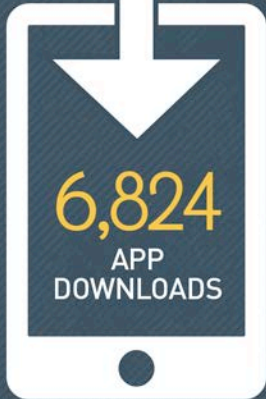

Connecting Lives